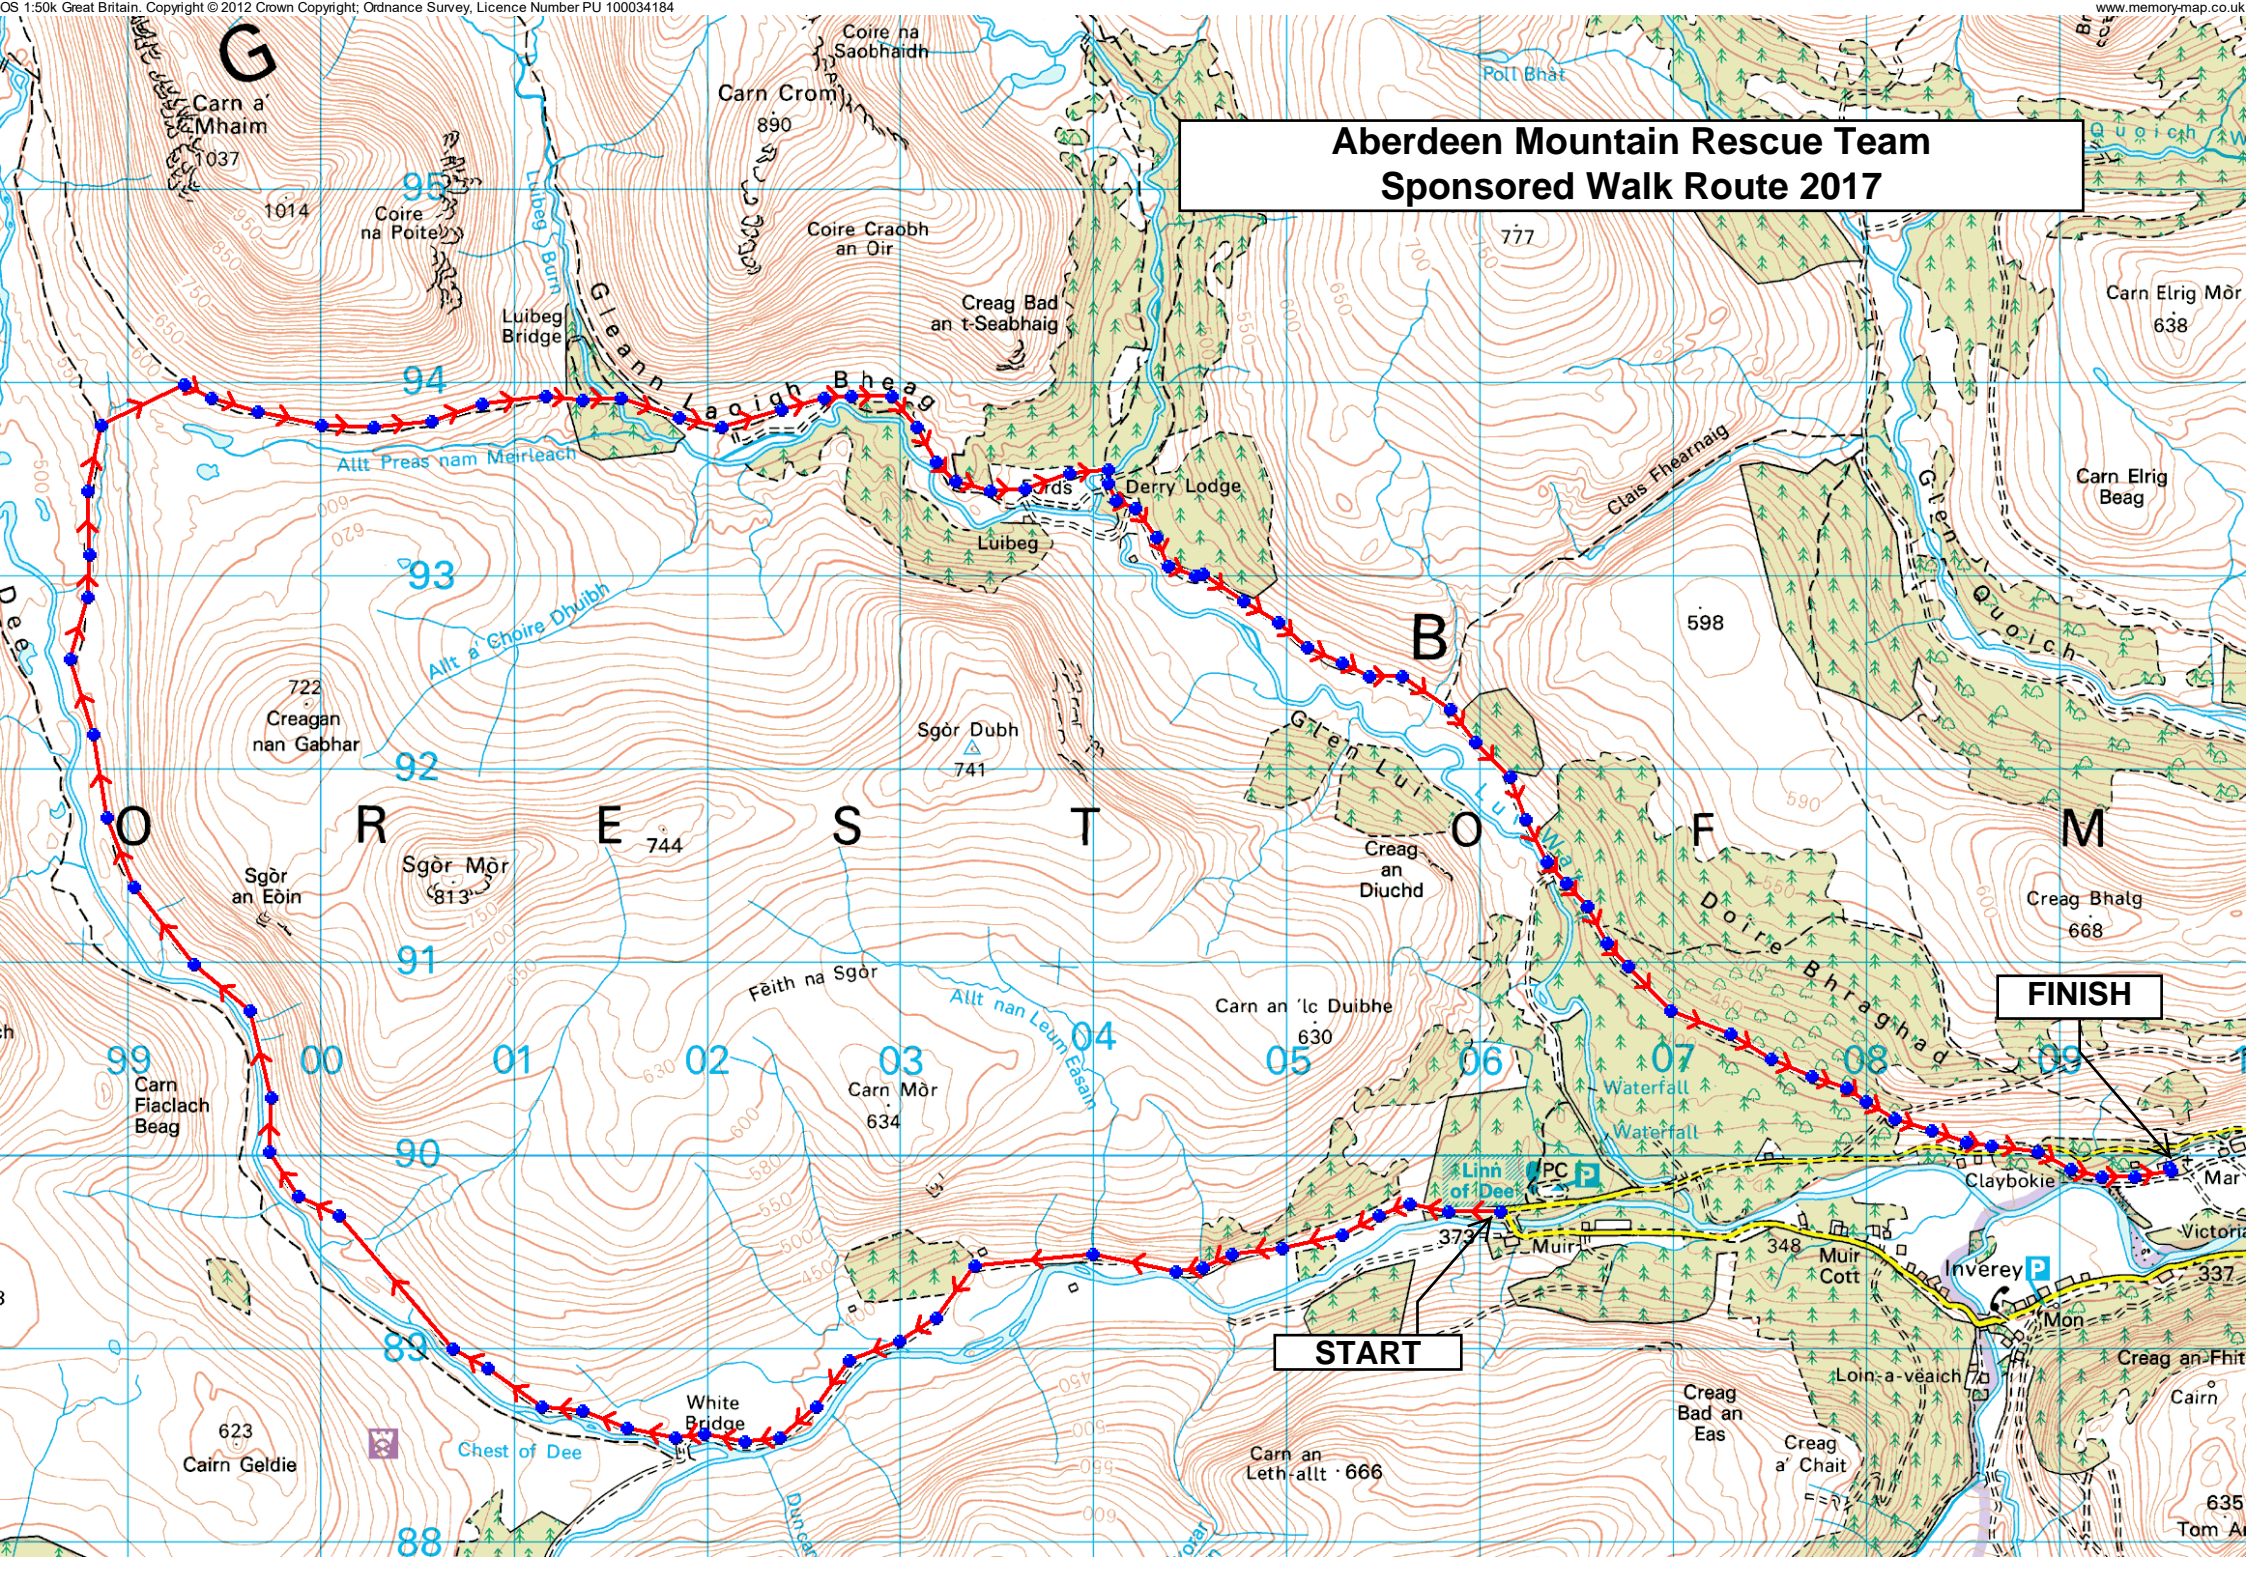

Aberdeen Mountain Rescue Team Sponsored Walk Route 2017

START

FINISH

G

B

M

O

R